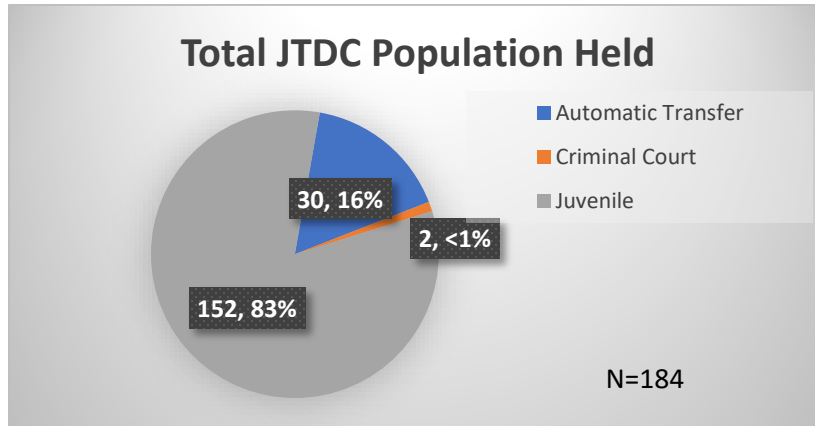

Daily Data Dashboard – September 20, 2023
Demographics for JTDC Population
Wednesday Morning Midnight Count

Total # of probation Involved youth¹: 1,298

¹ Probation Active: Any youth who is pending sentencing with an active social history, has been formally placed on probation or supervision with Cook County Juvenile Probation on the date of the report.

*Age, Gender and Race for Criminal Court population (N=2) is not represented in this report.

Data sources: cFive Supervisor – Probation Population and RMIS – JTDC Population

Daily Data Dashboard – September 20, 2023
Demographics for JTDC Population
Wednesday Morning Midnight Count