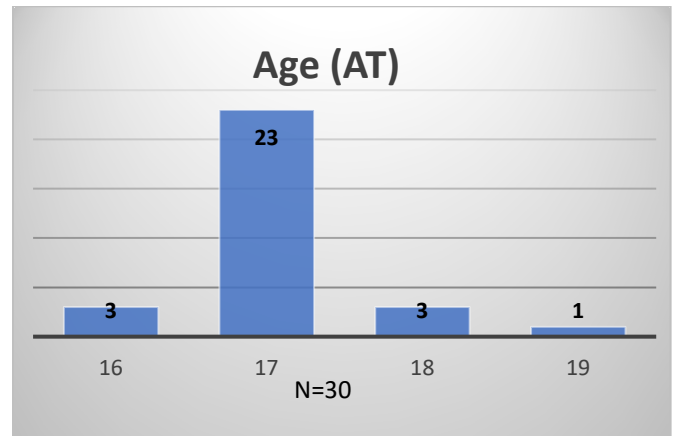

Daily Data Dashboard – September 20, 2023
Demographics for JTDC Population
Wednesday Morning Midnight Count

Total # of probation Involved youth¹: 1,298

¹ Probation Active: Any youth who is pending sentencing with an active social history, has been formally placed on probation or supervision with Cook County Juvenile Probation on the date of the report.

*Age, Gender and Race for Criminal Court population (N=2) is not represented in this report.

Data sources: cFive Supervisor – Probation Population and RMIS – JTDC Population

Daily Data Dashboard – September 20, 2023
Demographics for JTDC Population
Wednesday Morning Midnight Count