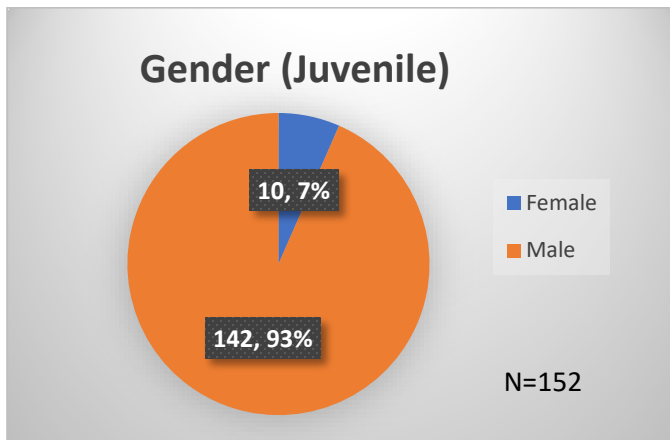

Daily Data Dashboard – September 20, 2023
Demographics for JTDC Population
Wednesday Morning Midnight Count

Total # of probation Involved youth¹: 1,298

¹ Probation Active: Any youth who is pending sentencing with an active social history, has been formally placed on probation or supervision with Cook County Juvenile Probation on the date of the report.

*Age, Gender and Race for Criminal Court population (N=2) is not represented in this report.

Data sources: cFive Supervisor – Probation Population and RMIS – JTDC Population

Daily Data Dashboard – September 20, 2023
Demographics for JTDC Population
Wednesday Morning Midnight Count