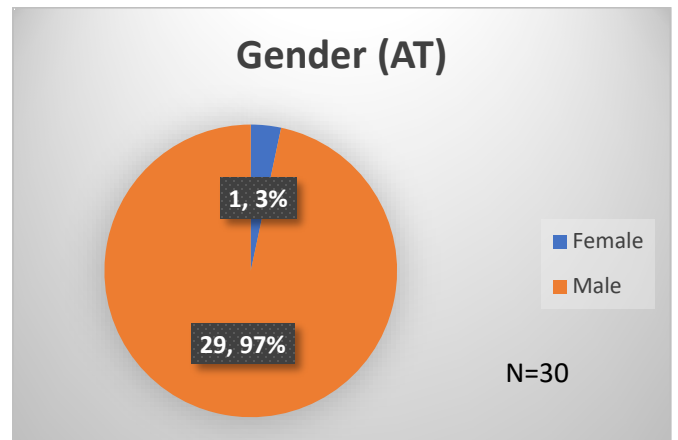

Daily Data Dashboard – September 20, 2023
Demographics for JTDC Population
Wednesday Morning Midnight Count

Total # of probation Involved youth¹: 1,298

¹ Probation Active: Any youth who is pending sentencing with an active social history, has been formally placed on probation or supervision with Cook County Juvenile Probation on the date of the report.

*Age, Gender and Race for Criminal Court population (N=2) is not represented in this report.

Data sources: cFive Supervisor – Probation Population and RMIS – JTDC Population

Daily Data Dashboard – September 20, 2023
Demographics for JTDC Population
Wednesday Morning Midnight Count