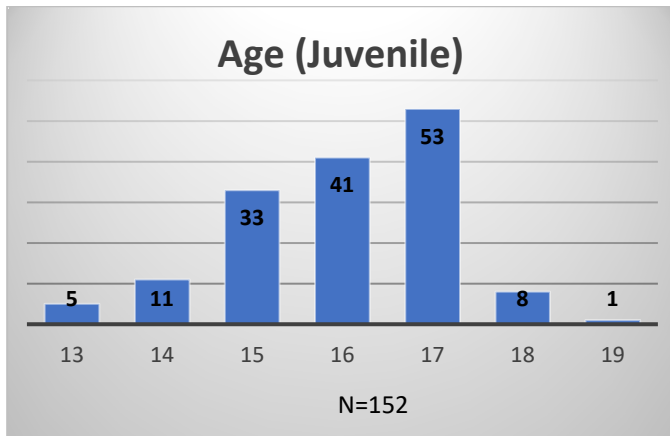

Daily Data Dashboard – September 20, 2023
Demographics for JTDC Population
Wednesday Morning Midnight Count

Total # of probation Involved youth¹: 1,298

¹ Probation Active: Any youth who is pending sentencing with an active social history, has been formally placed on probation or supervision with Cook County Juvenile Probation on the date of the report.

*Age, Gender and Race for Criminal Court population (N=2) is not represented in this report.

Data sources: cFive Supervisor – Probation Population and RMIS – JTDC Population

Daily Data Dashboard – September 20, 2023
Demographics for JTDC Population
Wednesday Morning Midnight Count